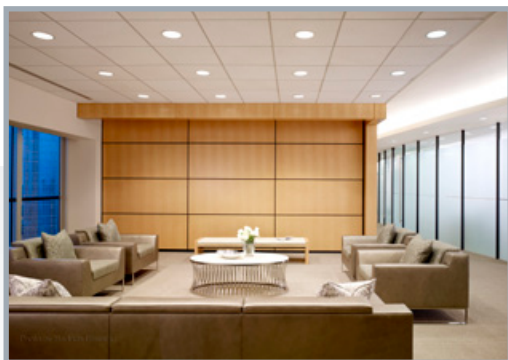

The leader in vertically folding retractable walls

Skyfold's complete line of retractable walls store neatly in the ceiling when not required and provide a solid acoustically rated wall once deployed.

- ✓ Acoustically rated (up to STC 60/Rw 59)
- ✓ Fully automatic
- ✓ Turnkey operation with no manual intervention
- ✓ Saves valuable floor space
- ✓ Reconfigure room in minutes
- ✓ No floor or wall tracks on Classic and Zenith models

Visit our booth to learn how we can help you
maximize your space

October 25 to 27, 2017

EDspaces 2017

Kansas City Convention Center

Kansas City, MO

Booth: 1018

Looking forward
to seeing you there

For more information visit our website or contact us directly: