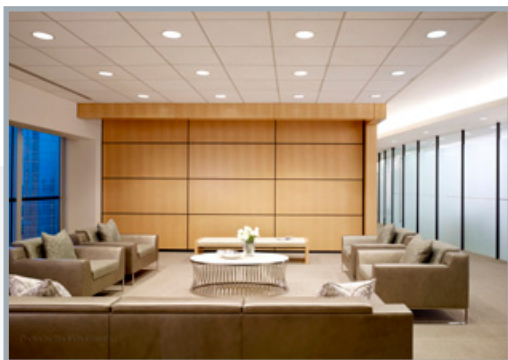

November 15 to 16, 2017

NeoCon East 2017

Philadelphia Convention Center

Philadelphia, PA

Booth: 1533