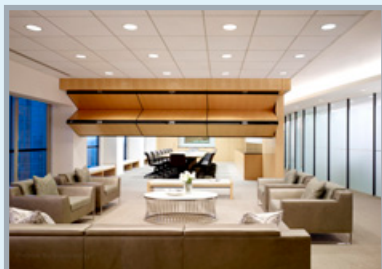

The leader in vertically folding retractable walls

Skyfold's complete line of retractable walls store neatly in the ceiling when not required and provide a solid acoustically rated wall once deployed.

- ✓ Acoustically rated (up to STC 60/Rw 59)
- ✓ Fully automatic
- ✓ Turnkey operation with no manual intervention
- ✓ Saves valuable floor space
- ✓ Reconfigure room in minutes
- ✓ No floor or wall tracks on Classic and Zenith models

Visit our booth to learn how we can help you
maximize your space

November 15 to 16, 2017

NeoCon East 2017

Philadelphia Convention Center

Philadelphia, PA

Booth: 1533

For more information visit our website or contact us directly:

MAIN OFFICE

T +1 (514) 457-4767 F +1 (514) 457-7111 info@skyfold.com

325 Lee Avenue, Montreal, Quebec, CANADA H9X 3S3

Looking forward
to seeing you there

www.skyfold.com