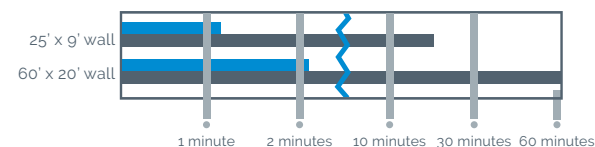

SKYFOLD DEPLOYMENT TIME REQUIRED COMPARED TO CONVENTIONAL OPERABLE WALLS

SKYFOLD® LIMITED WARRANTY

WORKMANSHIP: Parts & labour - 2 years or 5,000 cycles*
Optional extended warranty on parts available
10 years or 5,000 cycles*

Acoustical Performance - 10 years

*First occurrence from date of shipment.
Digital touch screen excluded from extended warranty.