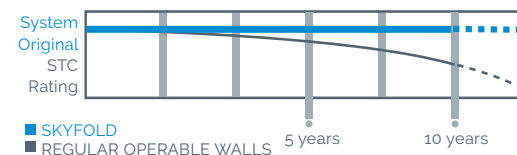

⁽⁴⁾ Available in acoustically transparent fabric only

⁽⁵⁾ Single laminated glass

ACOUSTIC PERFORMANCE OF SKYFOLD WALLS AS COMPARED TO CONVENTIONAL OPERABLE WALLS

SKYFOLD DEPLOYMENT TIME REQUIRED COMPARED TO CONVENTIONAL OPERABLE WALLS