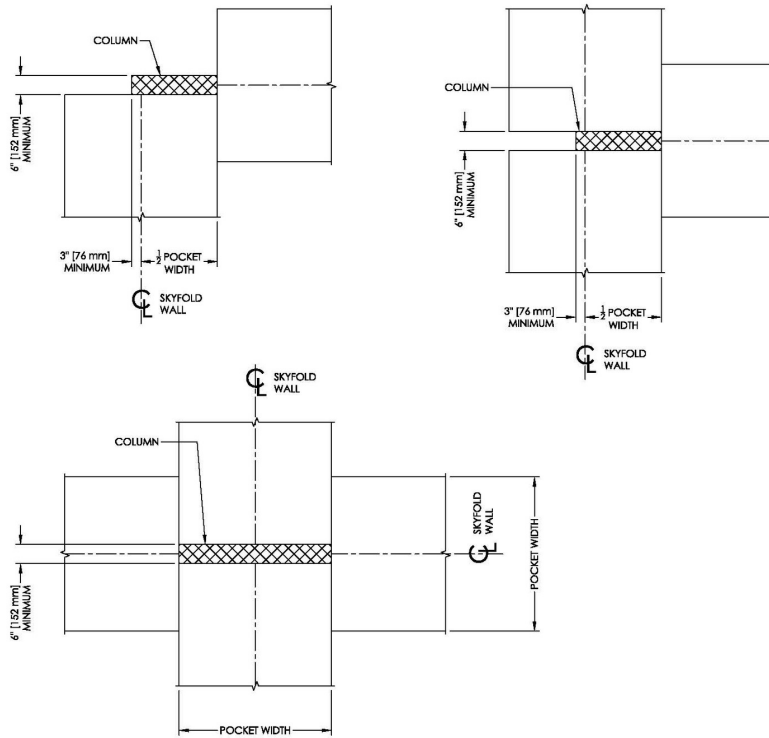

Skyfold Wall Column Detail

Skyfold Classic™, Zenith® and Zenith® Premium

Multiple Skyfold Walls Meeting at a Column:

MULTIPLE SKYFOLD WALLS COLUMN DETAILS

Skyfold Walls Sealing Against Round Columns:

ROUND COLUMN DETAILS

Skyfold Walls Sealing Against a Square or Rectangular Column:

SQUARE/RECTANGULAR COLUMN DETAILS

Skyfold Mirage®

Multiple Skyfold Mirage Walls Column Details:

MULTIPLE SKYFOLD WALLS COLUMN DETAILS

Skyfold Mirage Wall Sealing Against Round Column:

ROUND COLUMN DETAILS

Skyfold Mirage Wall Sealing Against Square or Rectangular Column:

SQUARE/RECTANGULAR COLUMN DETAILS